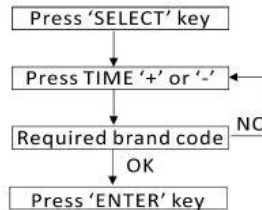

How to using

• Manually

• Auto-search

Features

- Universal for all A/Cs
- 1028 codes in 1
- Sleep
- Code memory
- Original housing