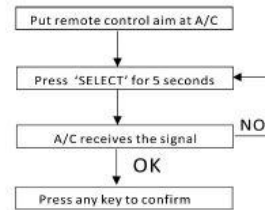

Parameters

Controllable Distance: Large than 8 meters

Power supply voltage: DC 3V

Battery Model: Battery AAA(UM-4、R03)*2

Dimension: L 130mm*W46MM*D16mm

Weight: Approx 50g

Functions

- POWER ON POWER OFF ROOM.T SWING MODE VANE
 SET TEMP.+ SET TEMP.- CLOCK SLEEP FAN RESET
 LOCK C/F TIMER ON TIMER OFF SET DIR

How to using

• Manually

• Auto-search

Features

- Universal for all A/Cs
- 1028 codes in 1
- Sleep
- Code memory
- Original housing