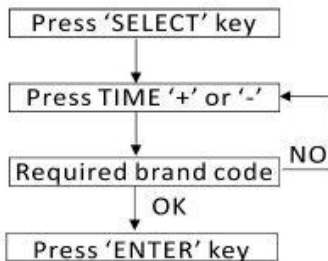

Functions

☒ POWER ON	☒ POWER OFF	☒ ROOM.T	☒ SWING	☒ MODE	☒ VANE
☒ SET TEMP.+	☒ SET TEMP.-	☒ CLOCK	☒ SLEEP	☒ FAN	☒ RESET
☒ LOCK	☒ C/F	☒ TIMER ON	☒ TIMER OFF	☒ SET	☒ DIR

Functions

☒ POWER ON	☒ POWER OFF	☒ ROOM.T	☒ SWING	☒ MODE	☒ VANE
☒ SET TEMP.+	☒ SET TEMP.-	☒ CLOCK	☒ SLEEP	☒ FAN	☒ RESET
☒ LOCK	☒ C/F	☒ TIMER ON	☒ TIMER OFF	☒ SET	☒ DIR

Delivery&Package

Quantity:100pcs/ctn
Gross Weight:14kgs
Measure:62*45*26cm
Delivery date:25days

How to using

• Manually