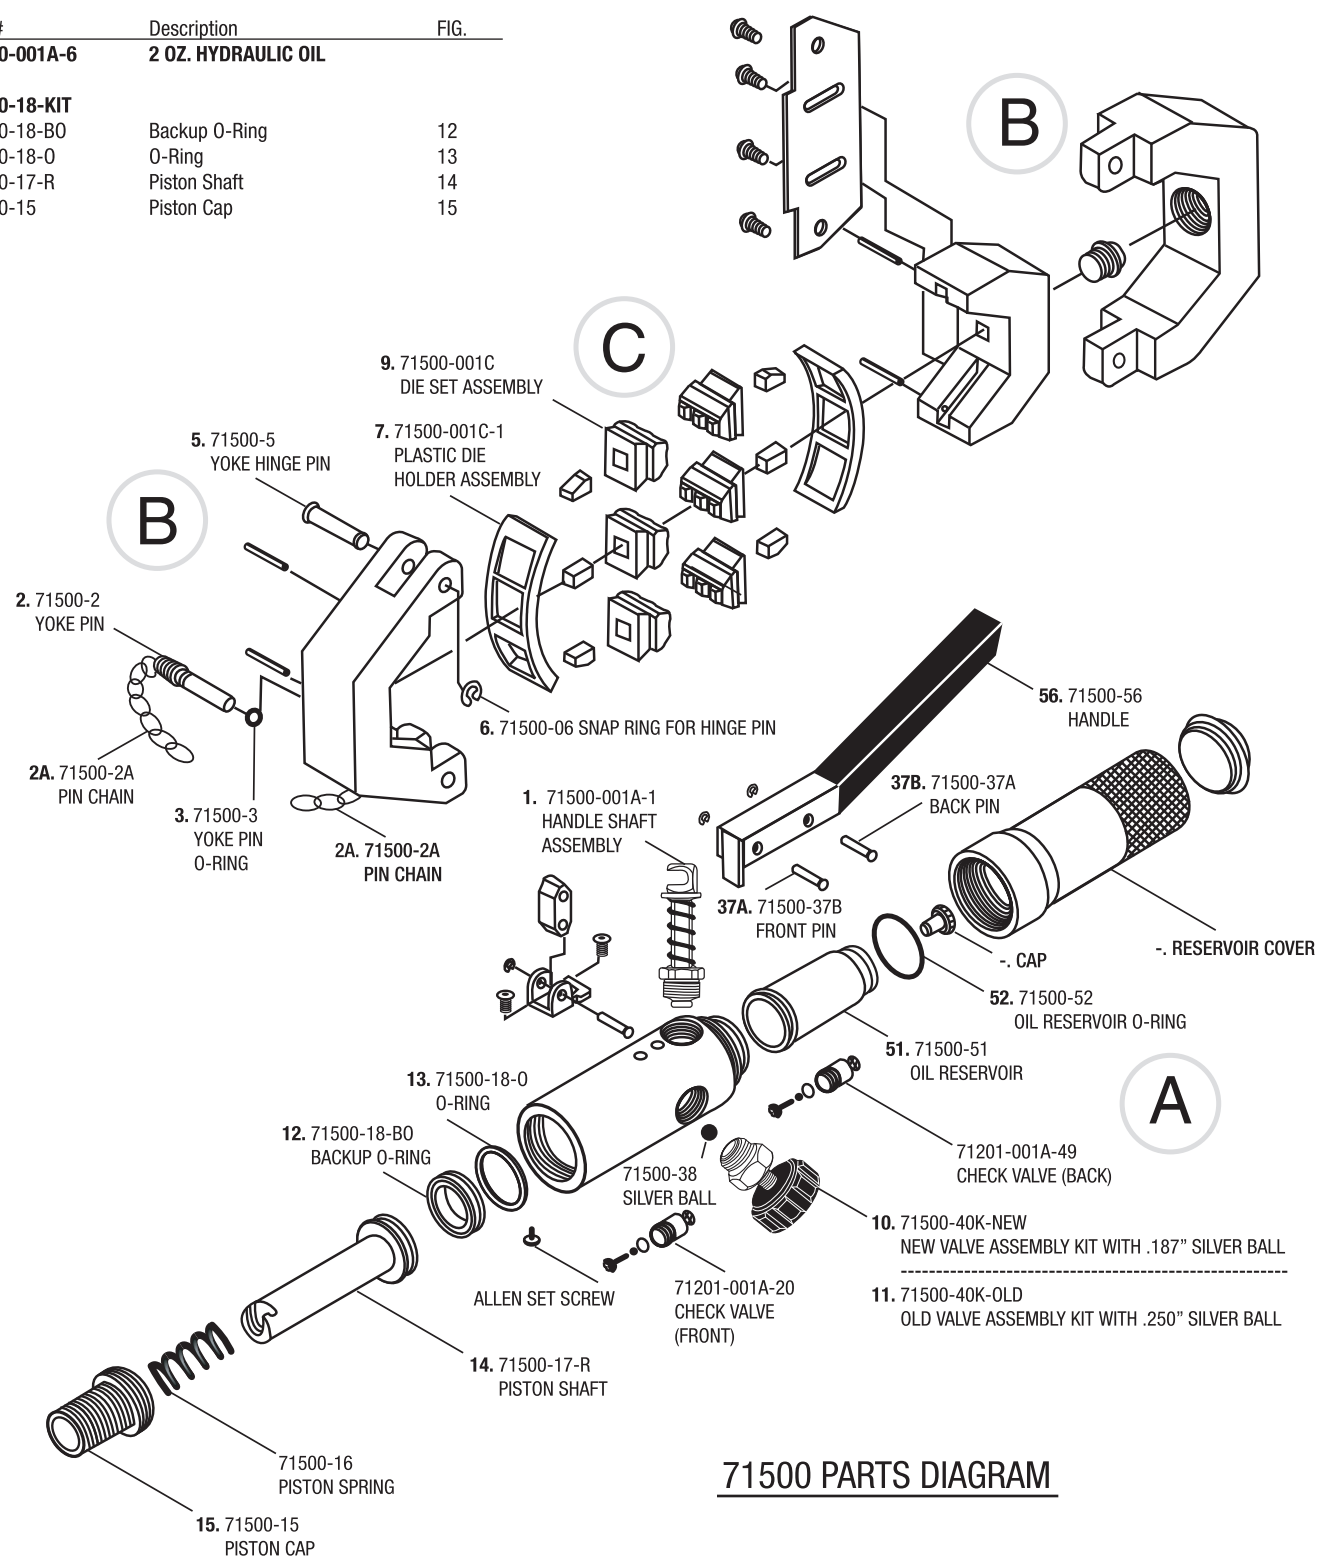

Part #	Description	FIG.
71500-001A-6	2 OZ. HYDRAULIC OIL	
71500-18-KIT		
71500-18-BO	Backup O-Ring	12
71500-18-O	O-Ring	13
71500-17-R	Piston Shaft	14
71500-15	Piston Cap	15

71500 PARTS DIAGRAM